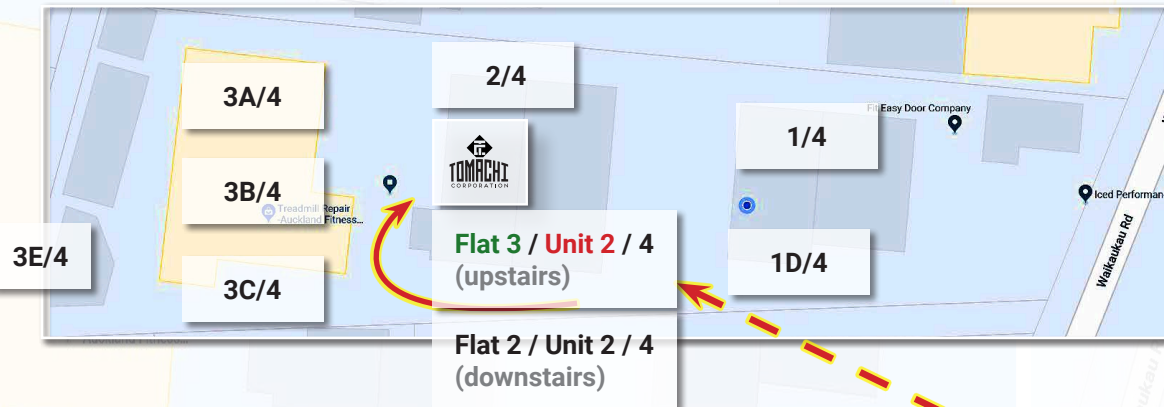

Unit 3

Unit 2

Unit 1

S SINGH
 3/2/4 WAIKAUKAU ROAD
 GLEN EDEN
 AUCKLAND 0602

Bryce Knowels
 Flat 3
 4 Waikaukau Road
 Glen Eden
 Auckland 0602

GLITCH FREE PRODUCTIONS LIMITED
 FLAT 1 4 WAIKAUKAU ROAD
 EDEN AUCKLAND 0602